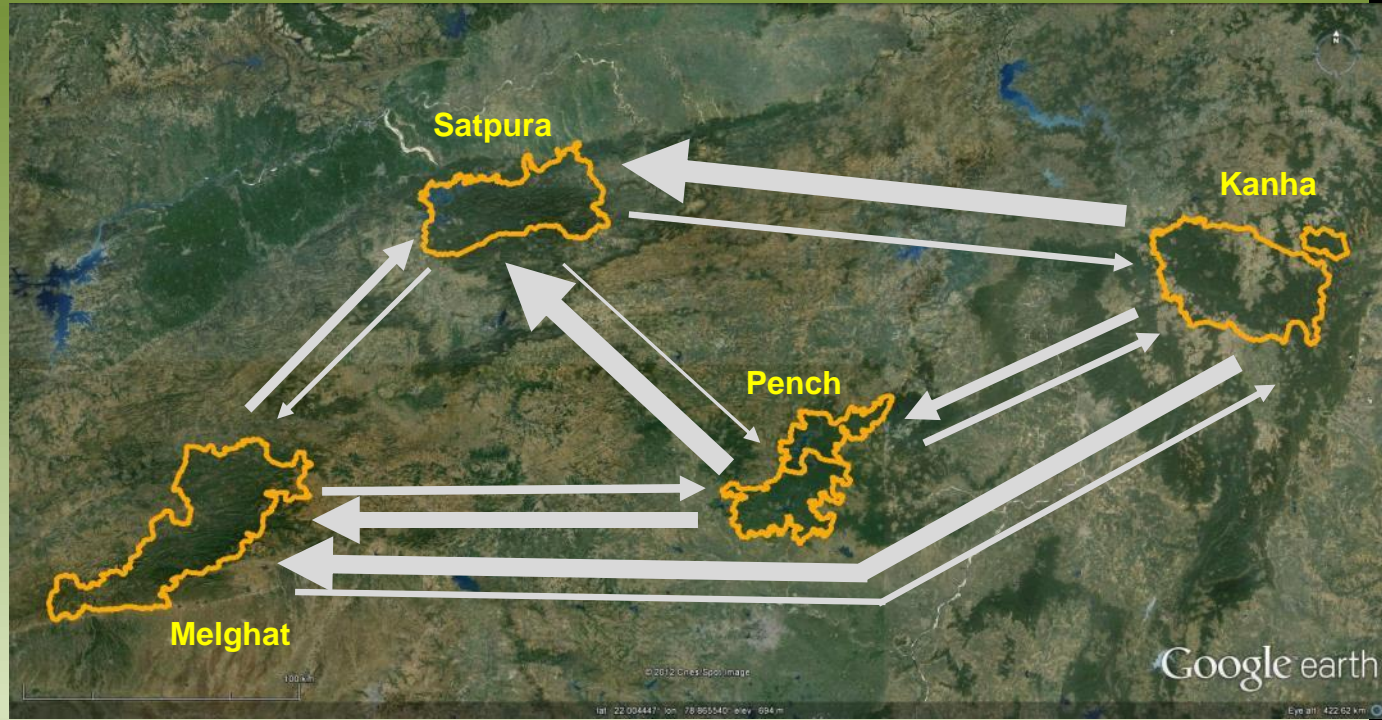

Satpura

Kanha

Pench

Melghat

100 km

100 km

© 2012 Cnes/Spot Image

Google earth

lat 22.004447° lon 78.865540° elev 694 m

Eye alt 422.62 km

Historical Gene flow

Contemporary Gene flow

Social Media Listening Center

A center for conducting topic and policy analysis drawing from social media and traditional data sources.