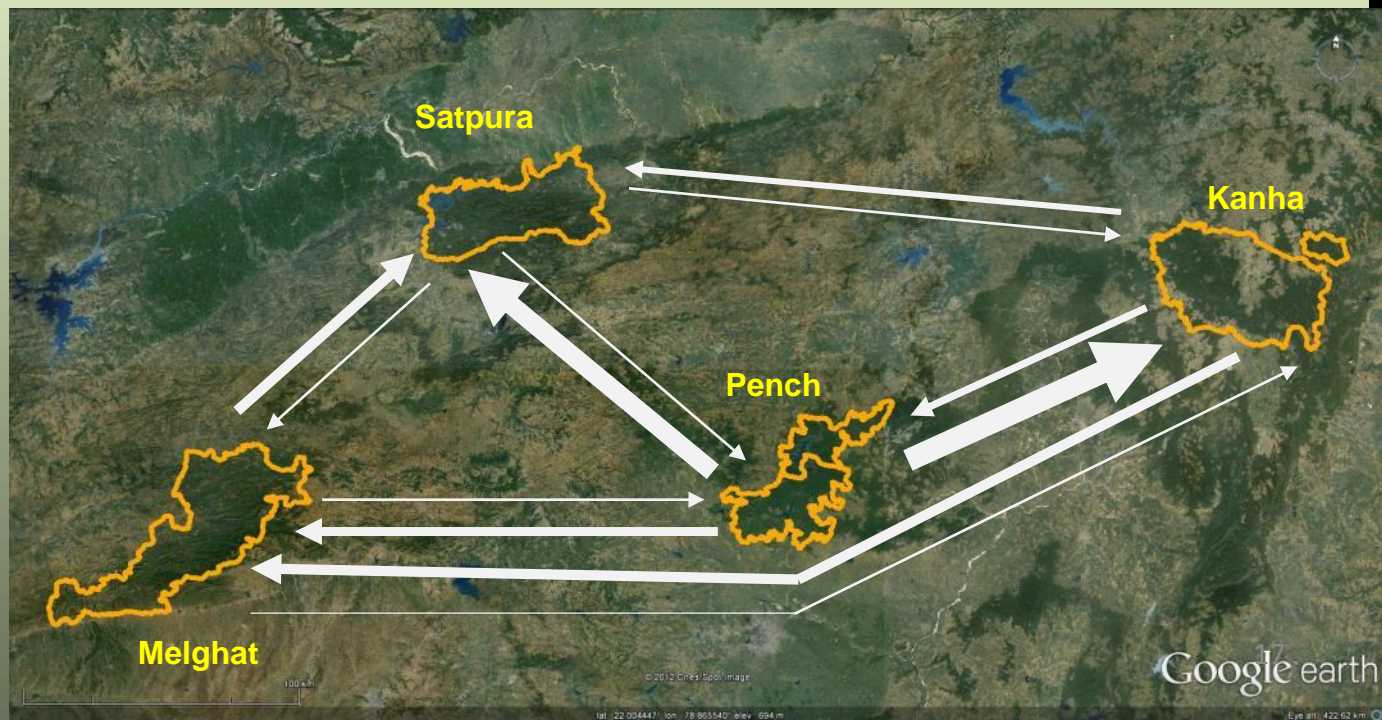

Satpura

Kanha

Pench

Melghat

100 km

100 km

© 2012 Cnes/Spot Image

Google earth

lat 22.004447° lon 78.865540° elev 694 m

Eye alt 422.62 km

Historical Gene flow

Contemporary Gene flow

Social Media Listening Center

A center for conducting topic and policy analysis drawing from social media and traditional data sources.