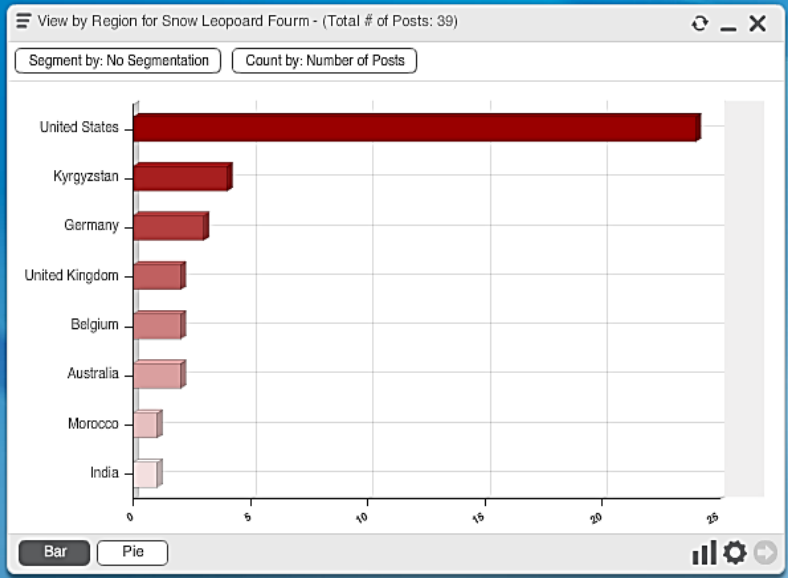

Search results for "Snow Leopard Fourm" - (Total # of posts: 39)

Sort by: Publish Date Edit

@BradneeChambers Bradnee Chambers
Global Snow Leopard Conservation Forum
worldbank.org/en/events/2013...
Oct 16 12:57pm Favorite Retweet Reply Delete

Following 2312
Followers 5104
Updates 193
Sentiment

@snowleopards Snow Leopard Trust
Time to #SaveSnowLeopards ! 1 week to go until the **Global Snow Leopard Conservation Forum** in #Kyrgyzstan ow.ly/t3oVIK
Retweeted by Megan Davies
Oct 16 12:42pm Favorite Retweet Reply Delete

Following 20
Followers 5
Updates 293
Sentiment

@snowleopards Snow Leopard Trust

Following 128
Followers 482

River Top 10 Workflow Previous 25 items Next 25 items