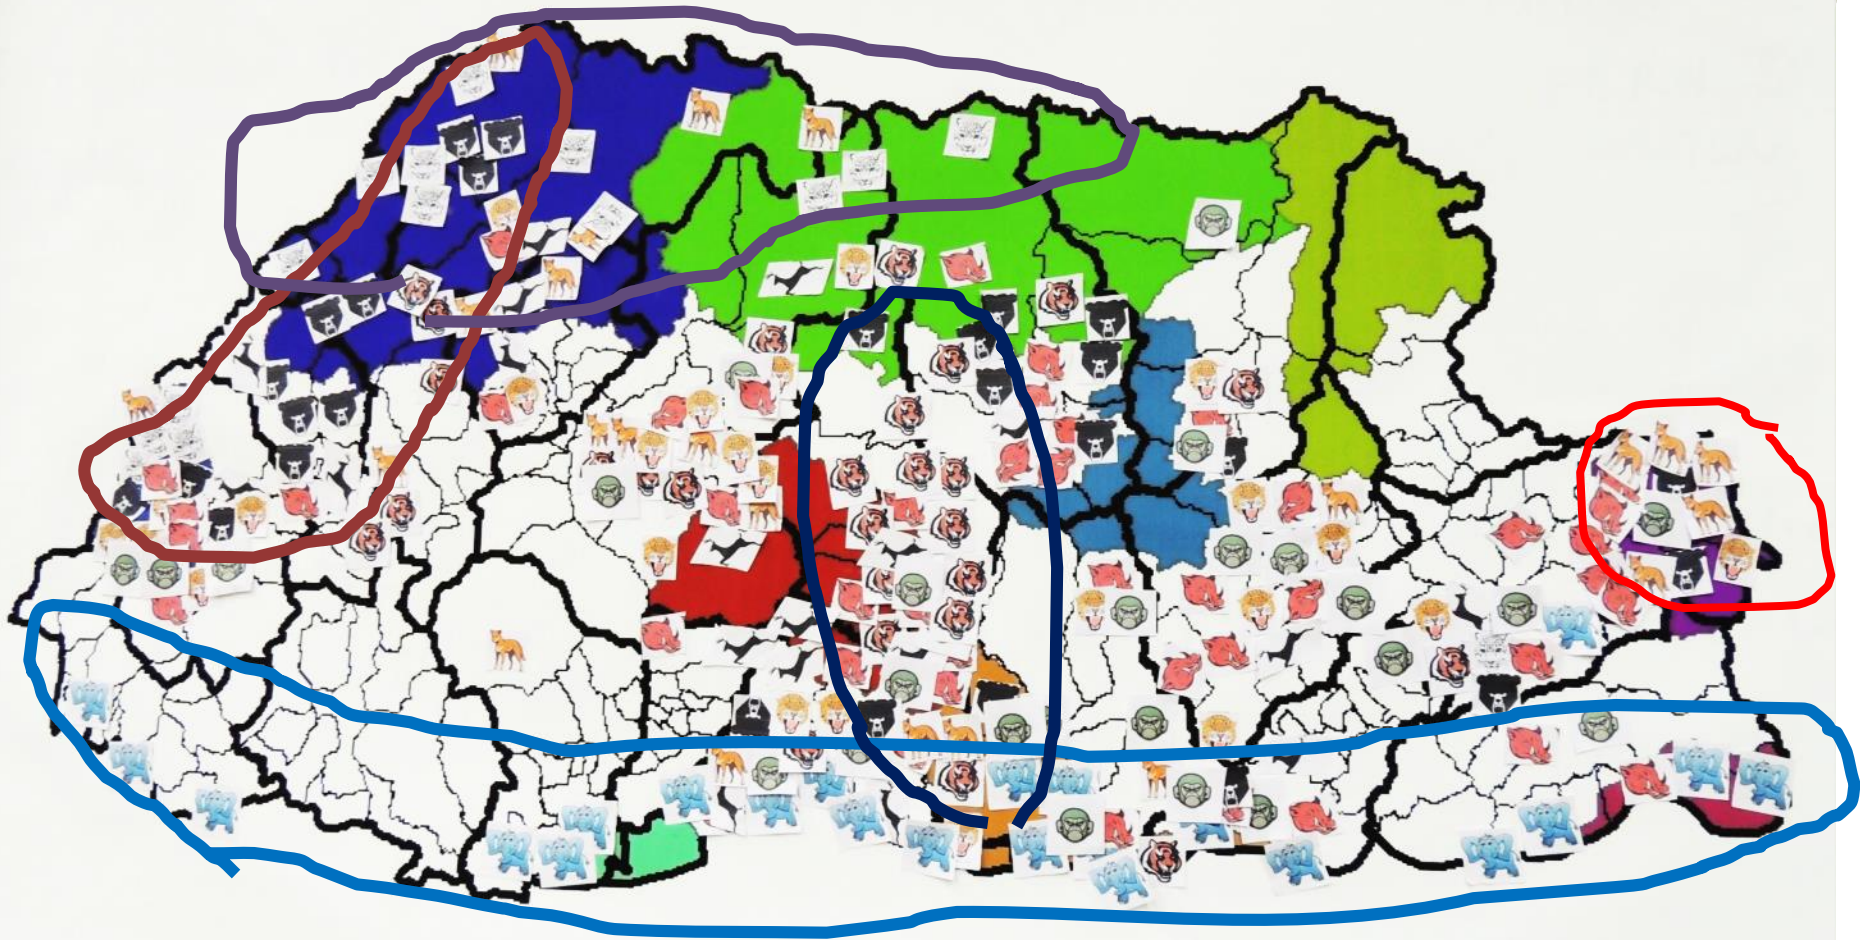

[Delete](#) [OK](#)

Dharan

Shiliguri

Dhupgari

Alipur Duar

Bongaigaon

Tezpur

Biratnagar

Pantnagar

Jalpaiguri

Koch Bihar

Guwahati

Kalans Kopili

100 km

50 mi

Legend

Human-Wildlife Conflict Mapping

Human-Wildlife Conflict Mapping

Landscape Planning & Connectivity Analyses

Smart Green Infrastructure in Tiger Range Countries A Multi-Level Approach

September 2010

OPENPARKS
NETWORK

lat 22.004447° lon 78.865540° elev 694 m

Eye alt 422.62 km

Historical Gene flow

Contemporary Gene flow

Social Media Listening Center

A center for conducting topic and policy analysis drawing from social media and traditional data sources.