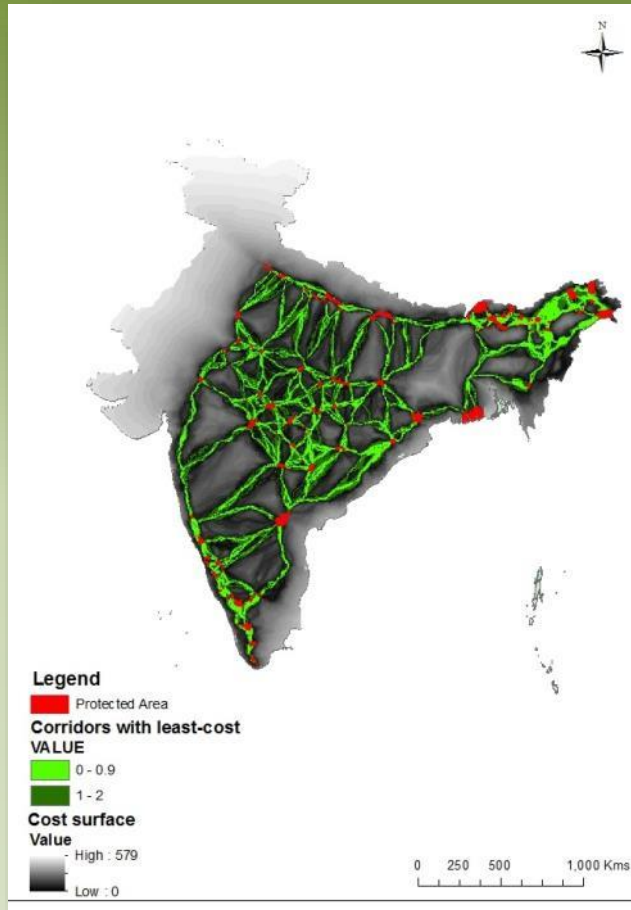

Landscape Planning & Connectivity Analyses

Smart Green Infrastructure in Tiger Range Countries A Multi-Level Approach

September 2010

OPENPARKS
NETWORK