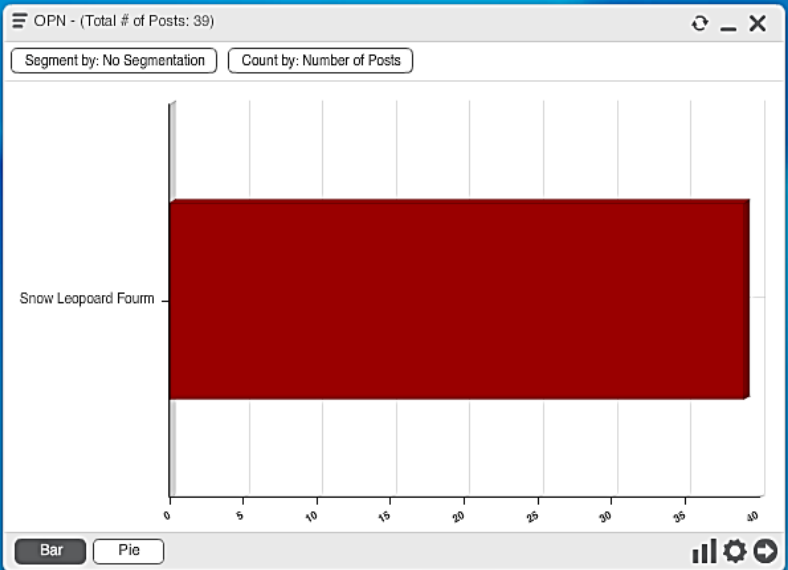

Dashboard 2