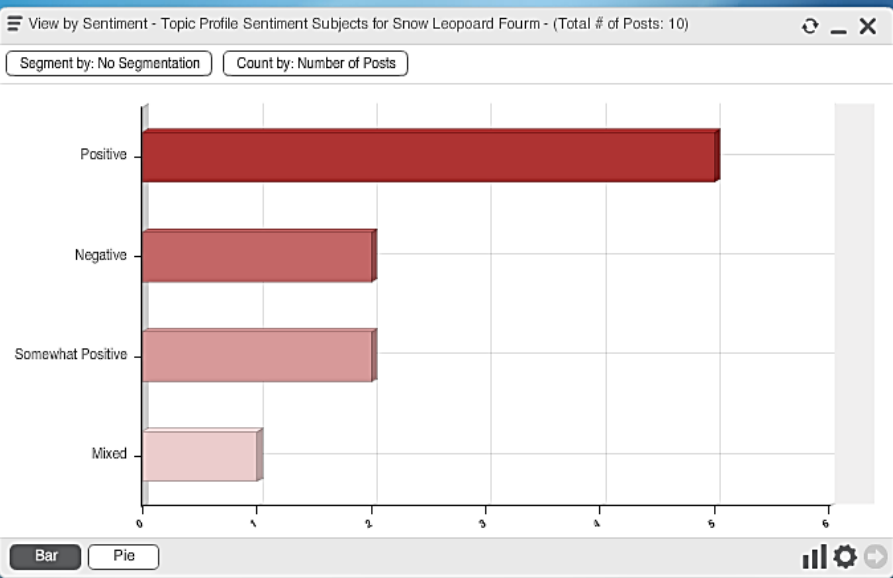

Search results for "Snow Leopard Fourm" - (Total # of posts: 39)

Sort by: Publish Date Edit

@BradneeChambers Bradnee Chambers
Global Snow Leopard Conservation Forum
worldbank.org/en/events/2013...
Oct 16 12:57pm Favorite Retweet Reply Delete

Following 2312
Followers 5104
Updates 193
Sentiment

@snowleopards Snow Leopard Trust
Time to #SaveSnowLeopards ! 1 week to go until the **Global Snow Leopard Conservation Forum** in #Kyrgyzstan ow.ly/t3oVIK
Retweeted by Megan Davies
Oct 16 12:42pm Favorite Retweet Reply Delete

Following 20
Followers 5
Updates 293
Sentiment

@snowleopards Snow Leopard Trust

Following 128
Followers 482

River Top 10 Workflow Previous 25 items Next 25 items