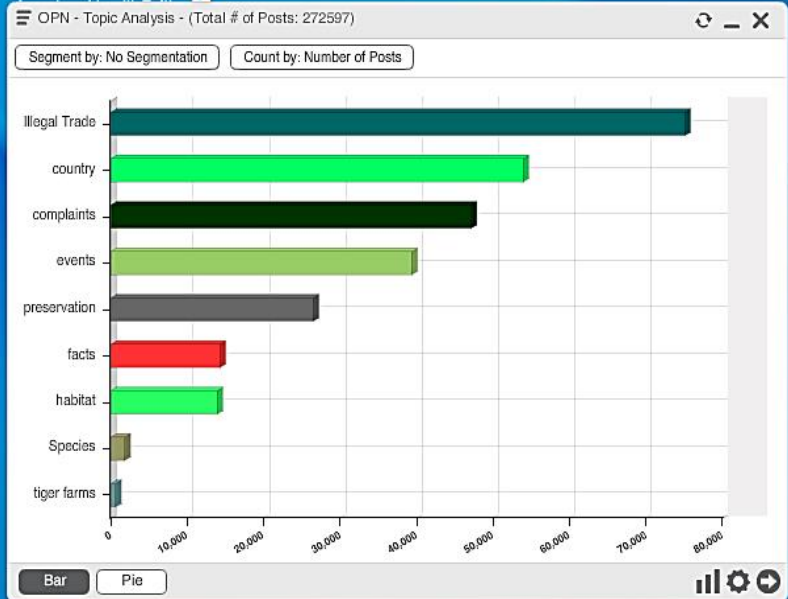

Dashboard 1