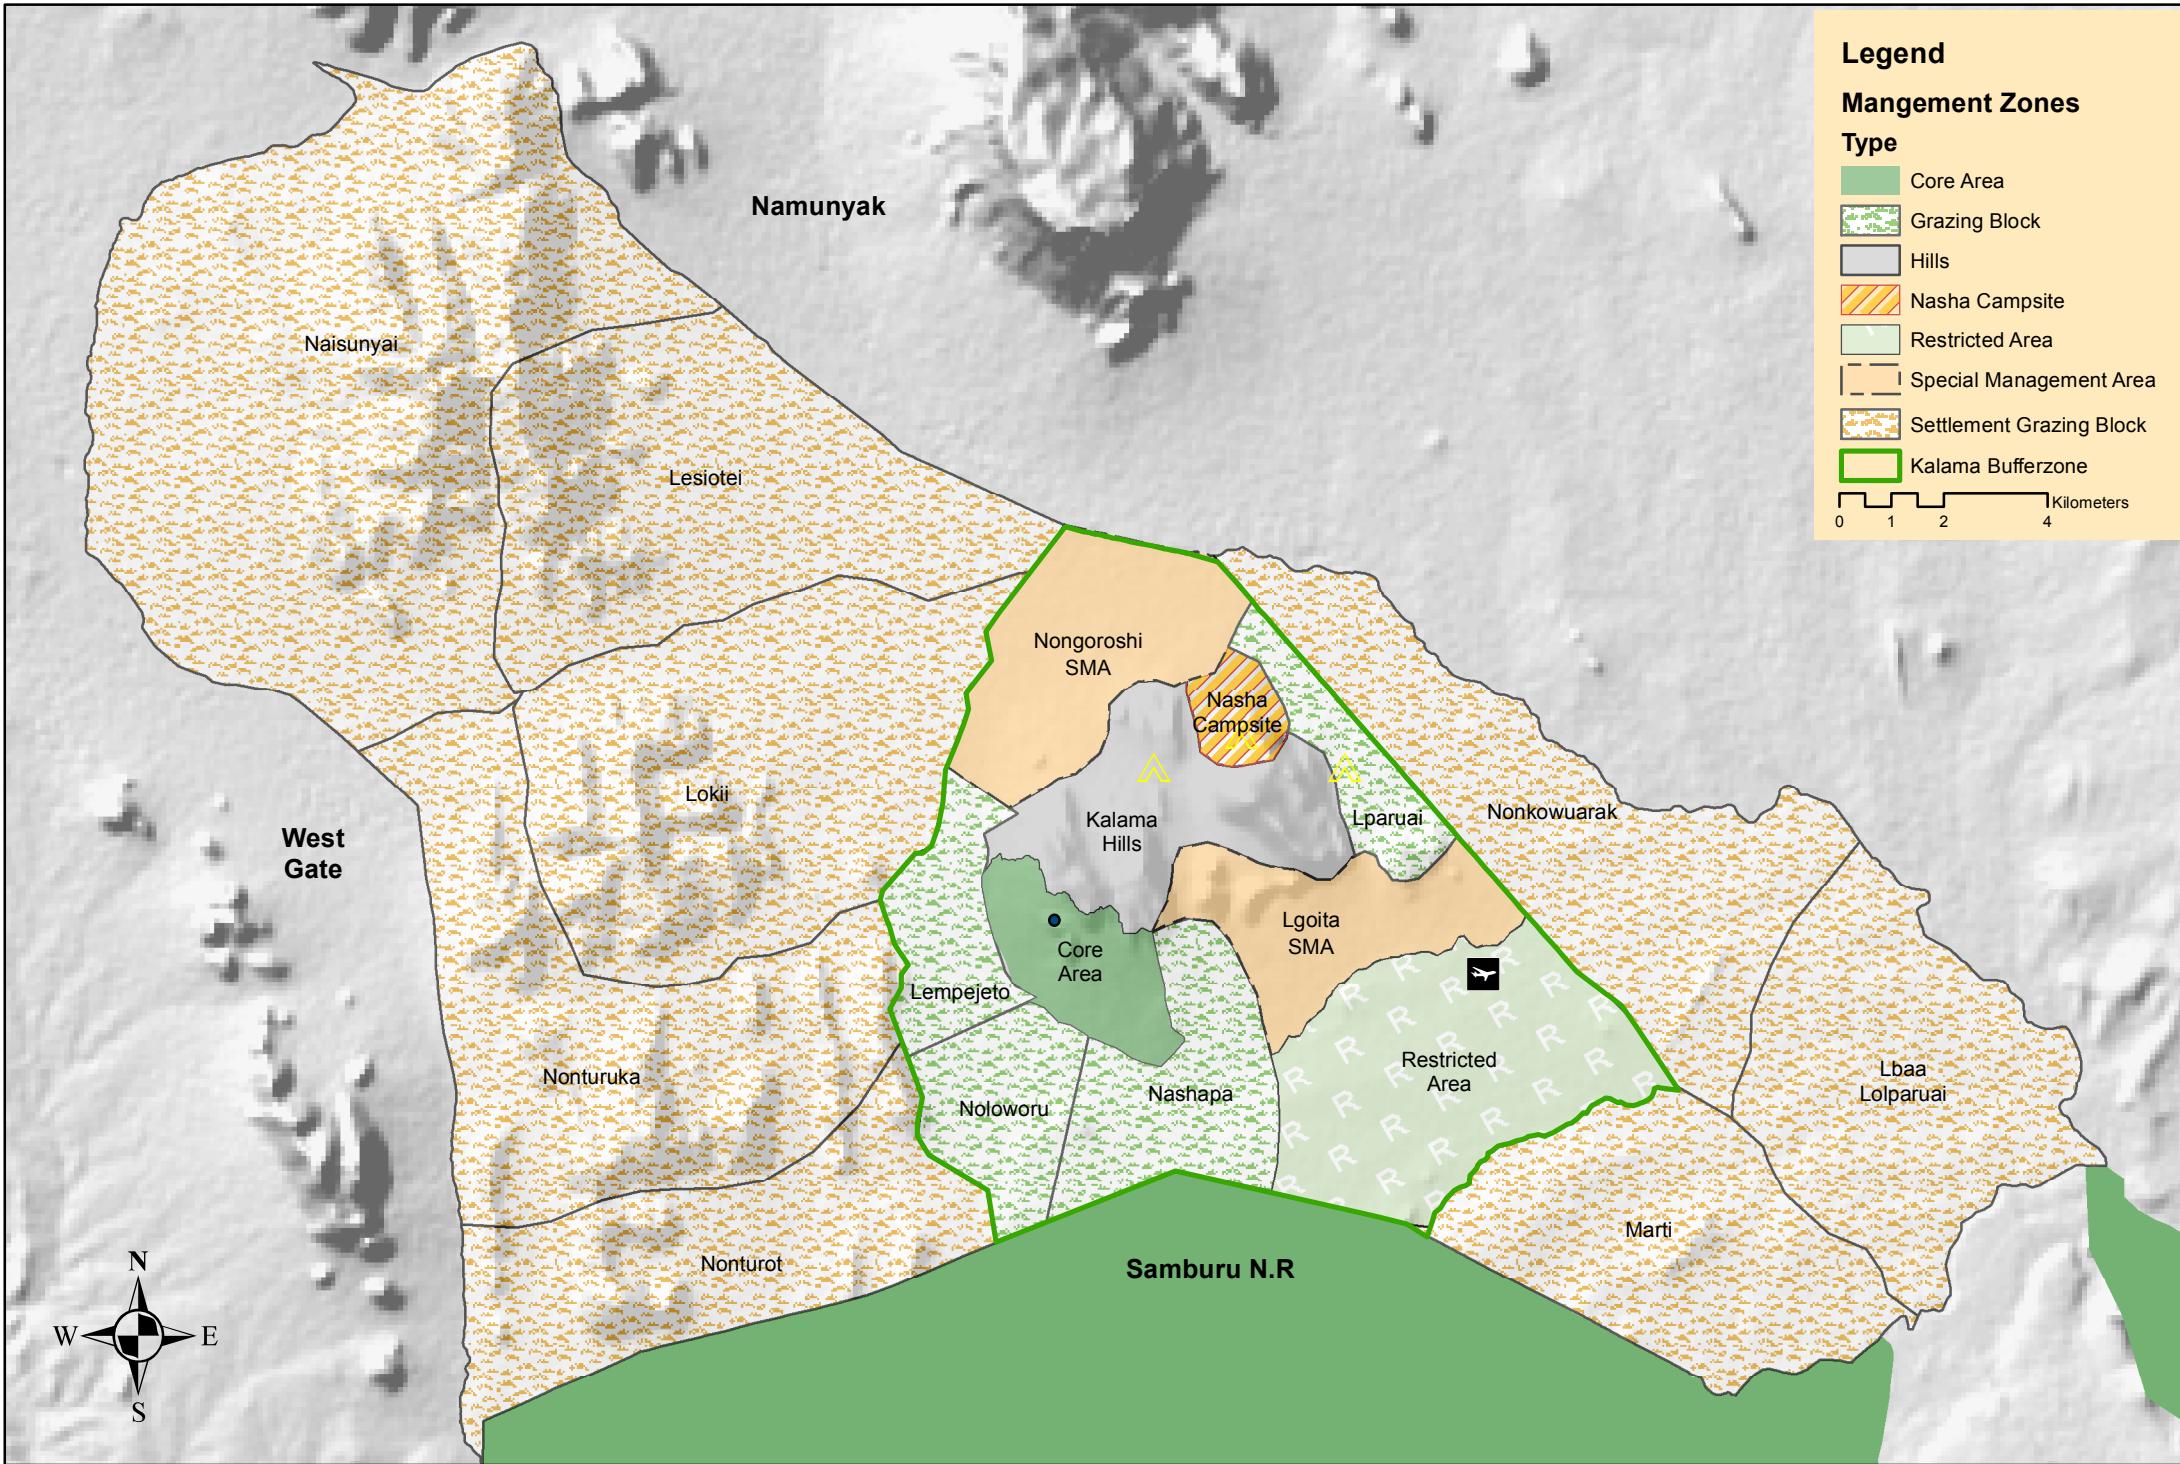

KALAMA GRAZING MANAGEMENT PLANNING 2013

Legend

Mangement Zones

Type

- Core Area
- Grazing Block
- Hills
- Nasha Campsite
- Restricted Area
- Special Management Area
- Settlement Grazing Block
- Kalama Bufferzone

0 1 2 4 Kilometers